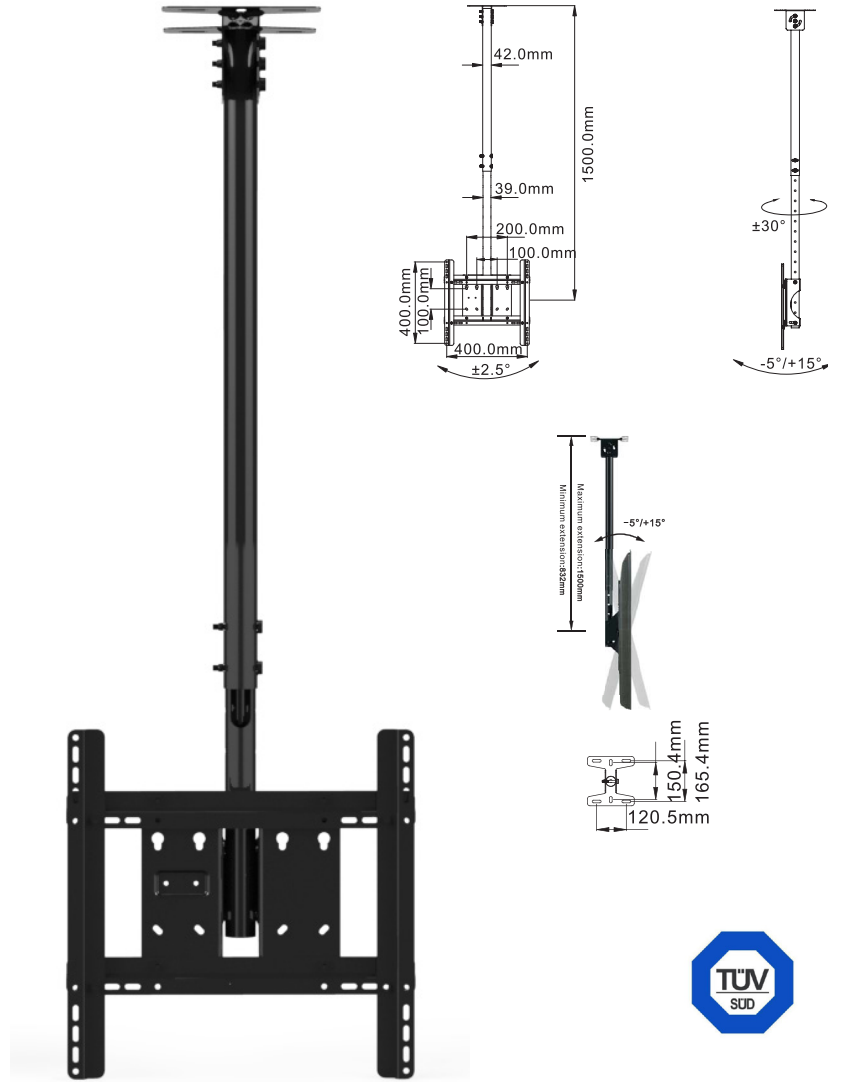

Ready when you are.

M Public Ceilingmount Medium Single

Art No: 7 350 022 735 460

The new M Public Ceilingmount Medium Single is a sturdy single flat panel ceiling mount with VESA adapters supporting VESA up to 400x400. The M Public Ceilingmount Medium Single is ideal for any large screen ceiling application – whether TV viewing or digital signage. Widely used in a variety of environments this ceilingmount is truly versatile and made with most aspects and installation situations in mind. Change the screen from landscape to portrait by demounting the screen and then fixing the screen to needed position.

SPECIFICATIONS

M Public Ceilingmount Medium Single, 1500mm, Black, TUV, Max 400x400

For screen size: 32-46"

VESA standard: 100x100 200x100 200x200 300x300 400x200 400x400 mm

EAN: 7 350 022 735 460

Pillar length: Min: 832 — Max: 1500 mm

Weight: 5,72 kg

Tilt: -5°—+15°

Colour: Black

Max load: 70 kg

Portrait / Landscape mode: Yes

Turn: -30°—+30°

Material: Steel

Warranty: 5 years